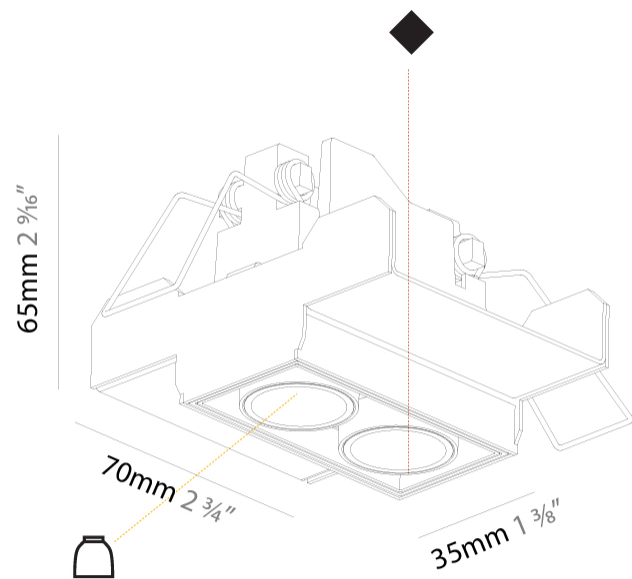

Holder Finish: WHI / BLK
Fixture Material: Aluminum Die Cast
Cut-out Measurements: 82mm / 3 1/4" x 42mm / 1 5/8"
Upon Request: Unique Ceiling Thickness

ELECTRICAL

Lamp Type: LED (Zhaga Standard)
Input Wattage (W): 7.7
Total Output Wattage (W): 6.6
Dimming: Tri-Mode (Non-Dimming and Phase Dimming (120Vac only) and 0-10V Dimming)
Driver Included: No
Driver Location: Remote
Driver Type: Constant Current - Universal
Driver Class: Class 2
Input Voltage (V): 120 - 277
Constant Current (MA): 1050

LED

Number of LEDs: 2
Color Temperature (°K): 2700 / 3000 / 3500 / 4000
Max. Delivered Lumen (lm): 319 / 348 / 356 / 363
Nominal Lumen (lm): 440 / 480 / 490 / 500
CRI: >90 CRI
Lamp Life (hrs): 50000
Upon Request: Special Color Temperature

OPTICAL

Reflector: 8 / 18 / 34
Upon Request: Special Beam Angles

RATINGS AND CERTIFICATIONS

Certified By: CSA Certified to UL and CSA Standards
Zaneen Group Inc. © 2024, 11800 388 3382, F 416-247-9319, www.zaneen.com

Patents: IP20 International specifications by adding 'INT' at the end of the existing Model #. For assistance on 'custom' specifications, contact zteam@zaneen.com.
In a constant effort to supply the best product, we reserve the right to change specifications or materials without notice. The most recent specification sheets are found at zaneen.com